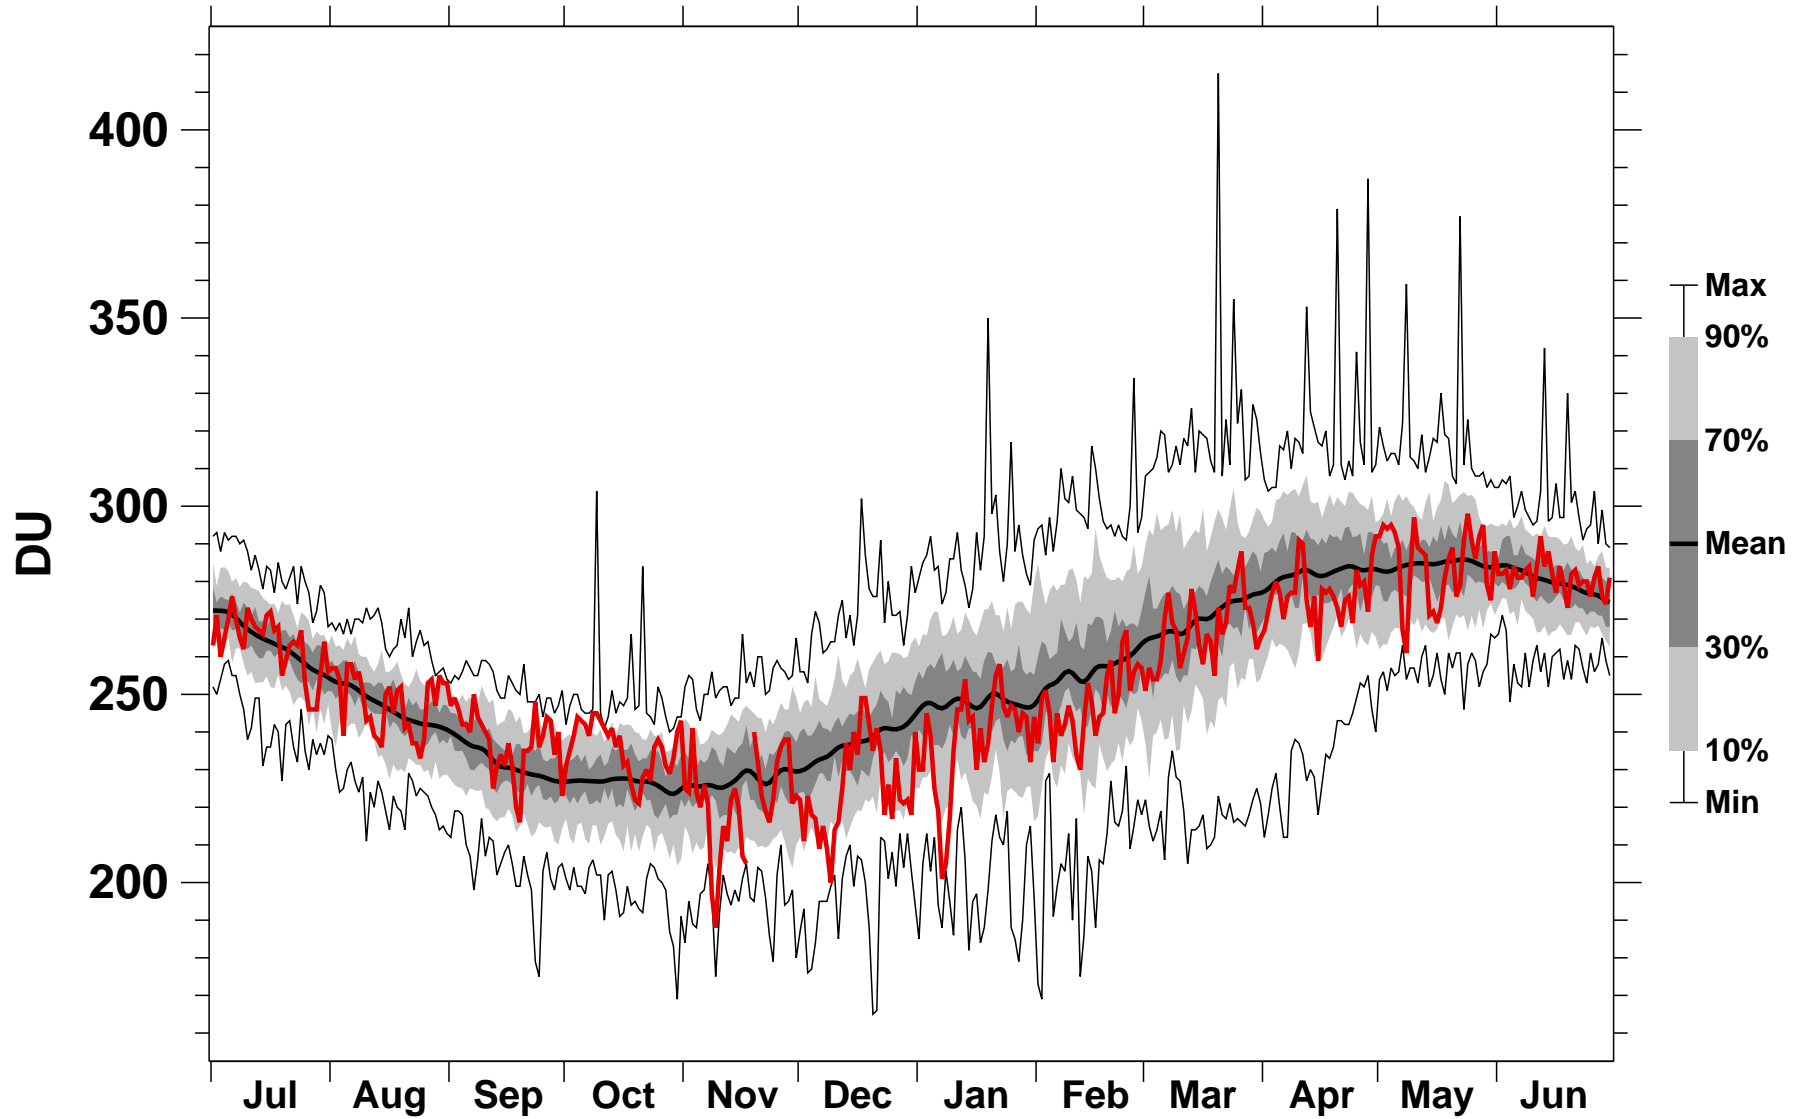

# NH Minimum Ozone TOMS+OMI+OMPS

1978/1979–2024/2025

2001/2002