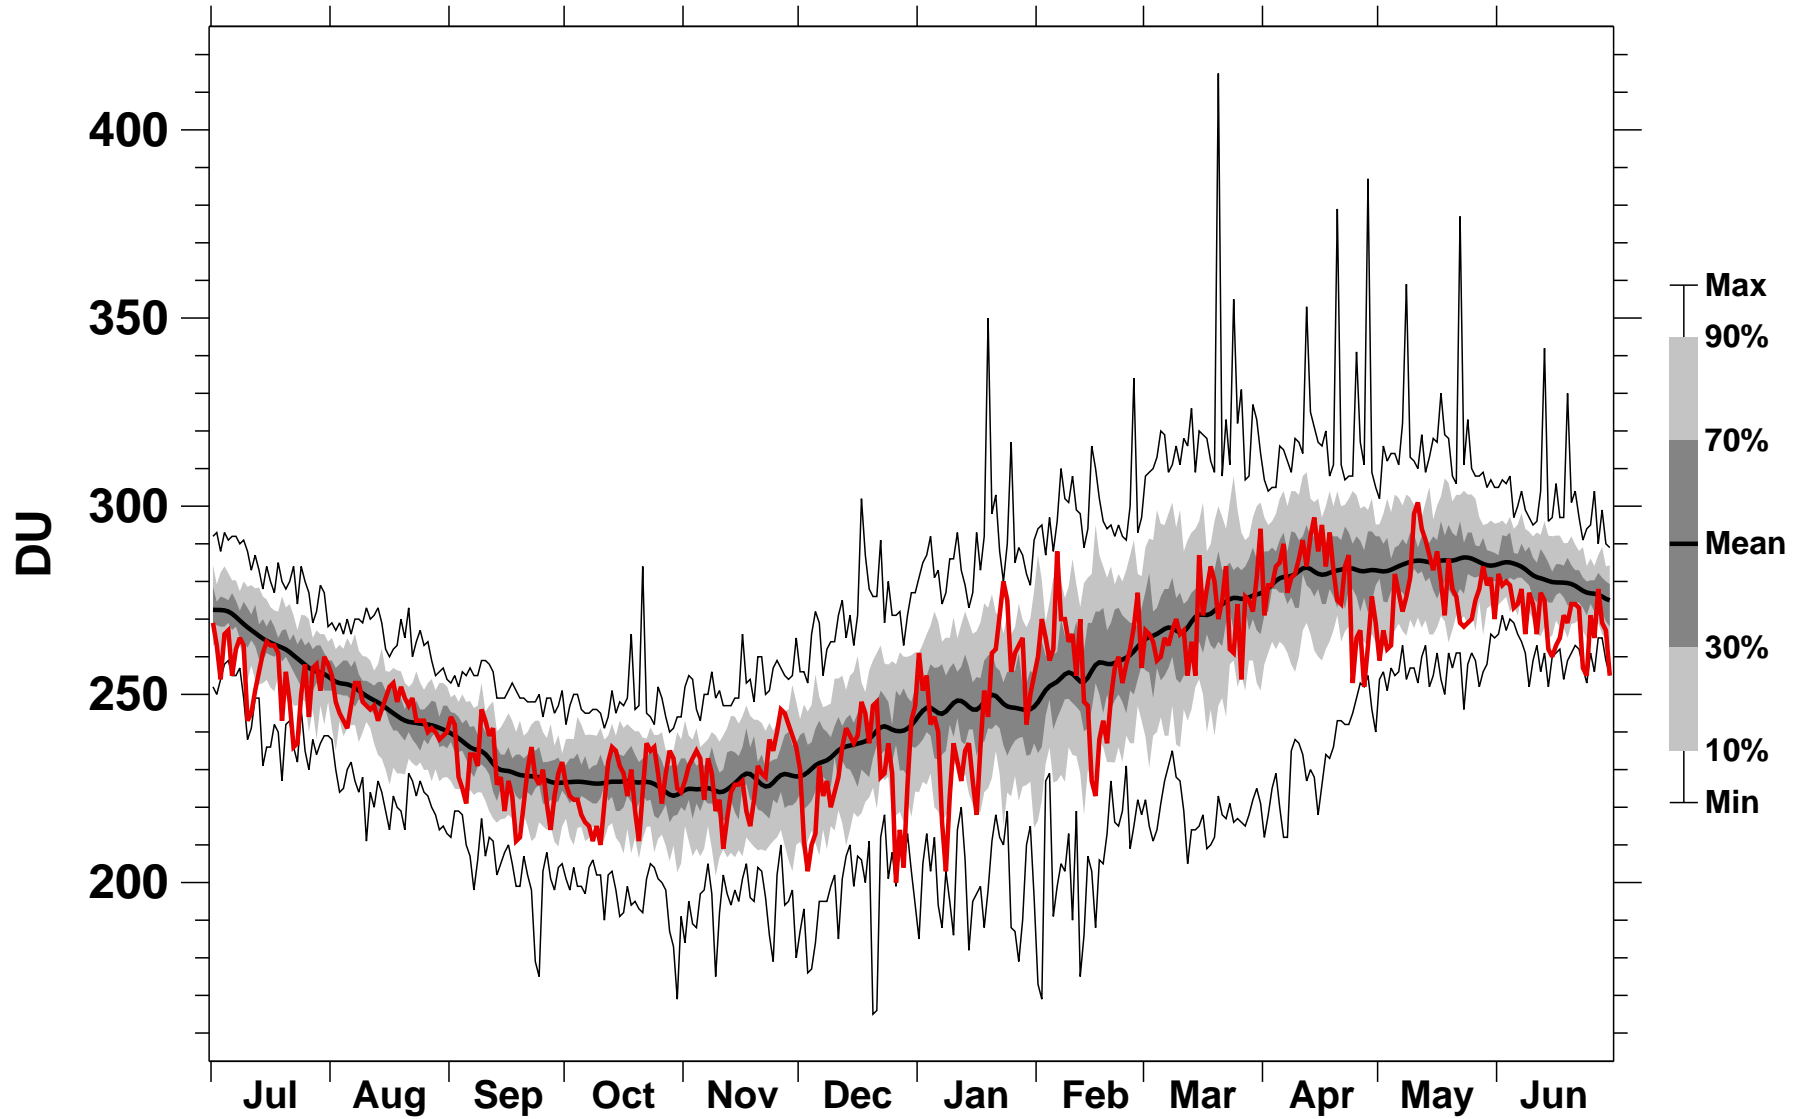

# NH Minimum Ozone TOMS+OMI+OMPS

1978/1979–2020/2021

2020/2021